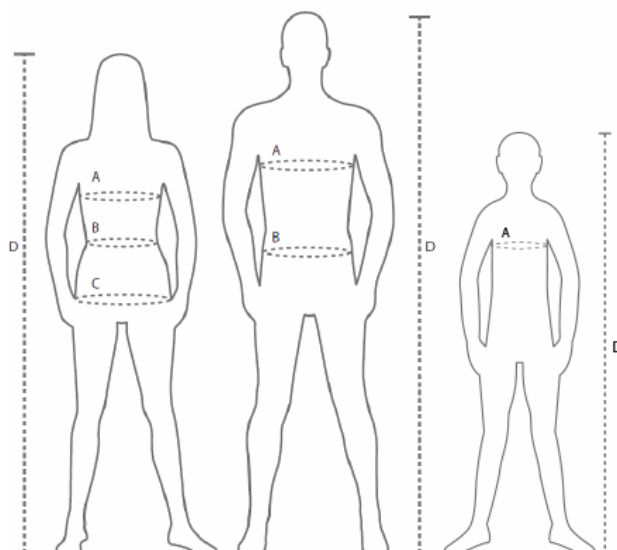

Herre

	Standard	2XS	XS	S	M	L	XL	2XL	3XL	4XL	5XL	6XL
	Skjorter			37/38	39/40	41/42	43/44	45/46	47/48	49/50		
A	Brystmål	80	84	90	96	104	112	120	128	136	144	152
B	Taljemål	70	74	80	86	92	98	104	110	116	124	132
C	Hoftemål	84	88	94	100	106	112	118	124	130	138	146
D	Højde	176	178	180	182	182	182	182	182	182	182	182

Børn

Standard	2/3	4/6	8/10	12/14
Brystmål	52-56	58-64	66-74	76-84
Højde	90-100	110-120	130-140	150-160

Woman

A Chest width is to be measured horizontally at the widest point

B Waist width is to be measured horizontally at the slimmest point

C Hip width is to be measured horizontally at the widest point

D Height

Men

A Chest width is to be measured horizontally at the widest point

B Waist width is to be measured at waistband

D Height

Children

A Chest width is to be measured horizontally at the widest point

B Height

Woman												
	Standard	2XS	XS	S	M	L	XL	2XL	3XL	4XL	5XL	6XL
A	Chest	76	80	86	92	100	108	116	124	132	140	148
B	Waist	60	64	70	76	82	88	96	104	112	122	132
C	Hip	87	90	95	100	106	112	118	124	132	140	148
D	Height	166	167	168	170	170	170	170	170	170	170	170